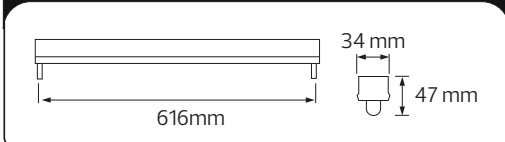

LED TUBE FIXTURE

Product&Family Code: 061 001 0060

TUBOFIX-60

Technical Data

Voltage (V)	250V AC
Product Wattage (W)	Max. 20W
Lamp Type	T8
WEEE Regulation Appropriate	Yes
Ballast Type	-
Materials	Metal + ABS
Protection Class	I
Dimmable	No
IP Rating	20
The luminaire is compatible with bulbs of the energy classes: 	

Suitable only for double sided LED TUBES

Technical Drawing

Applications

- Designed Indoor applications: Used for home lighting, parking areas, kitchen, study areas

Features

- Easy to mount.
- High heat dissipation, low carbon and environmental protection.
- Luminaires: LED (Tube not included)